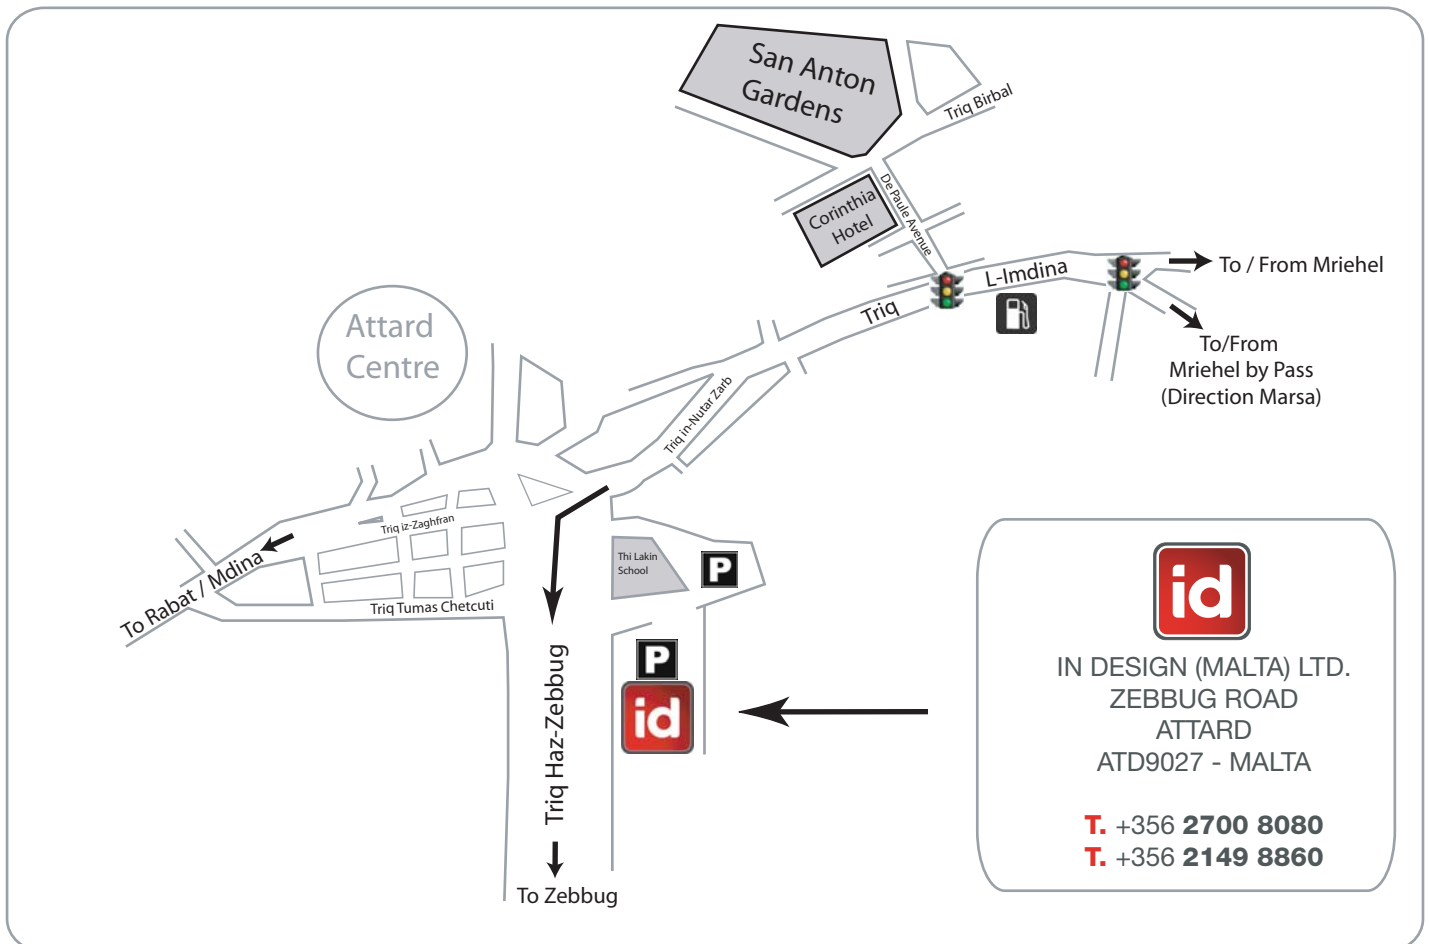

SCHOOL UNIFORMS 2011/12

26 - July - 2011

Dear Parents,

School Uniforms for Chiswick House School and St. Martin's College will once again be available from id schoolgear in Zebbug road - Attard. Kindly refer to the map below for the location of our outlet.

A schedule of opening hours can be found on the next page. This schedule also includes details of when we are closed during the Christmas and Easter periods. Please keep this information for future reference.

We look forward to seeing you soon.

The Team